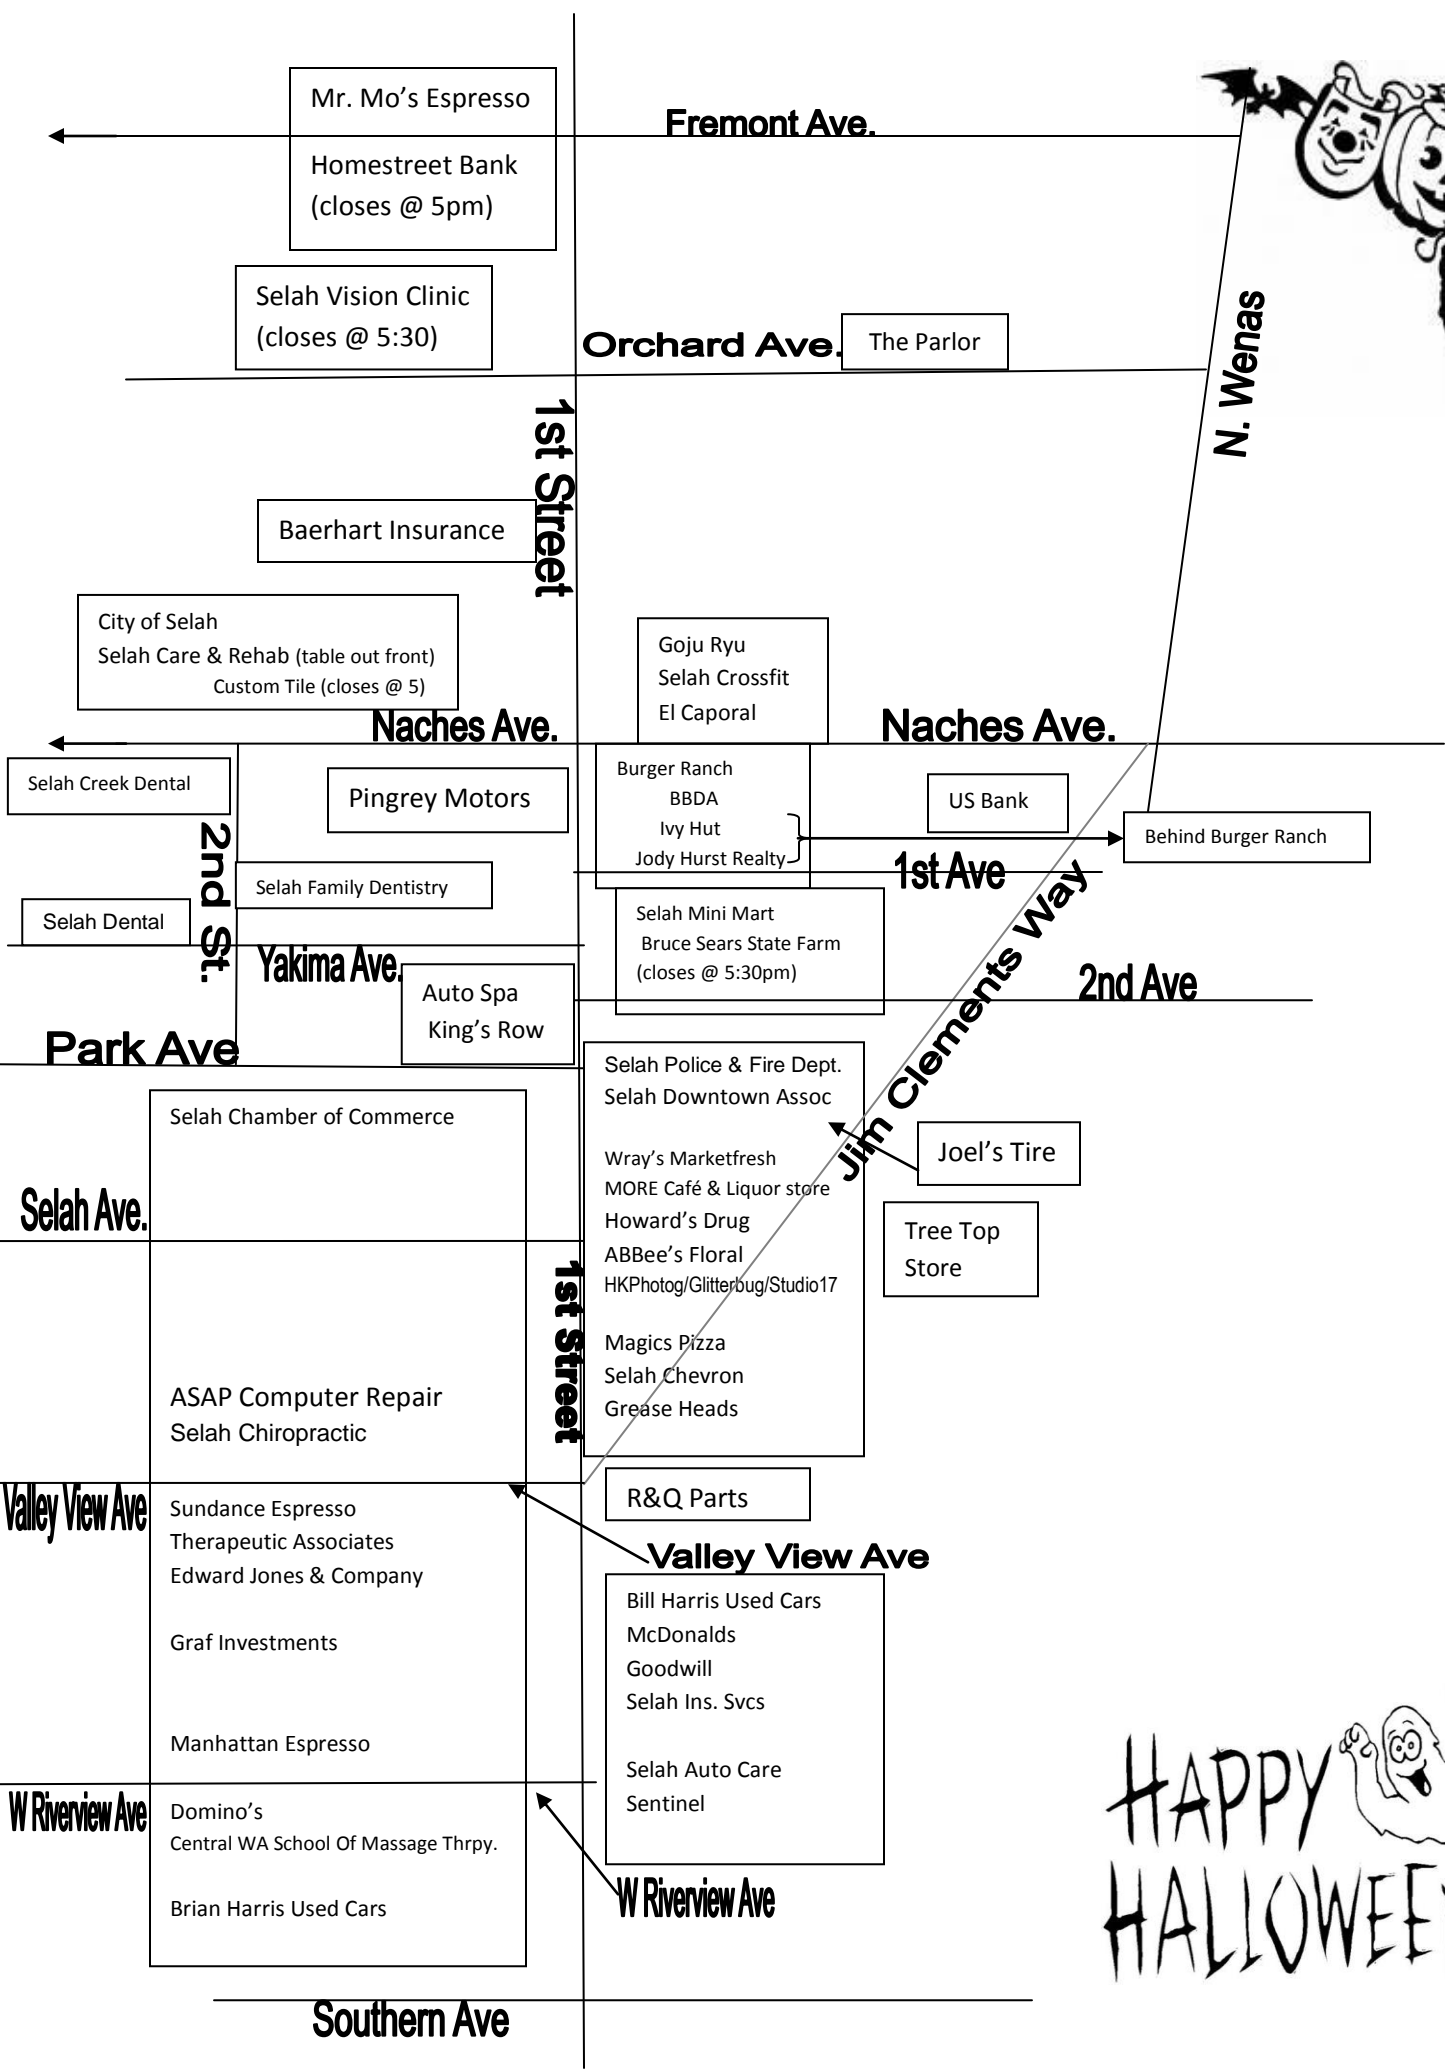

Thank you for coming today and participating in the 10th Annual Selah Chamber Business Trick or Treat!

Tuesday, October 31st

4-6:30pm

BE SAFE & HAVE FUN!!!

Goodlander

River Canyon Espresso

Nana Kate's
Save-On Foods
Solarity Credit Union
Taco Bell

Information:

There is a lot of traffic at this time of day:

***Please utilize our crossing guards**

***Please cross at marked crosswalks ONLY - do not jaywalk!!**

***Please let crossing guards push button.**

Turn over for more Business Trick or Treat locations... →

HAPPY HALLOWEEN

Mr. Mo's Espresso
Homestreet Bank
(closes @ 5pm)

Selah Vision Clinic
(closes @ 5:30)

Baerhart Insurance

City of Selah
Selah Care & Rehab (table out front)
Custom Tile (closes @ 5)

Behind Burger Ranch

Selah Mini Mart
Bruce Sears State Farm
(closes @ 5:30pm)

Park Ave

Yakima Ave.

Auto Spa
King's Row

Selah Police & Fire Dept.
Selah Downtown Assoc

Joel's Tire

Selah Ave.